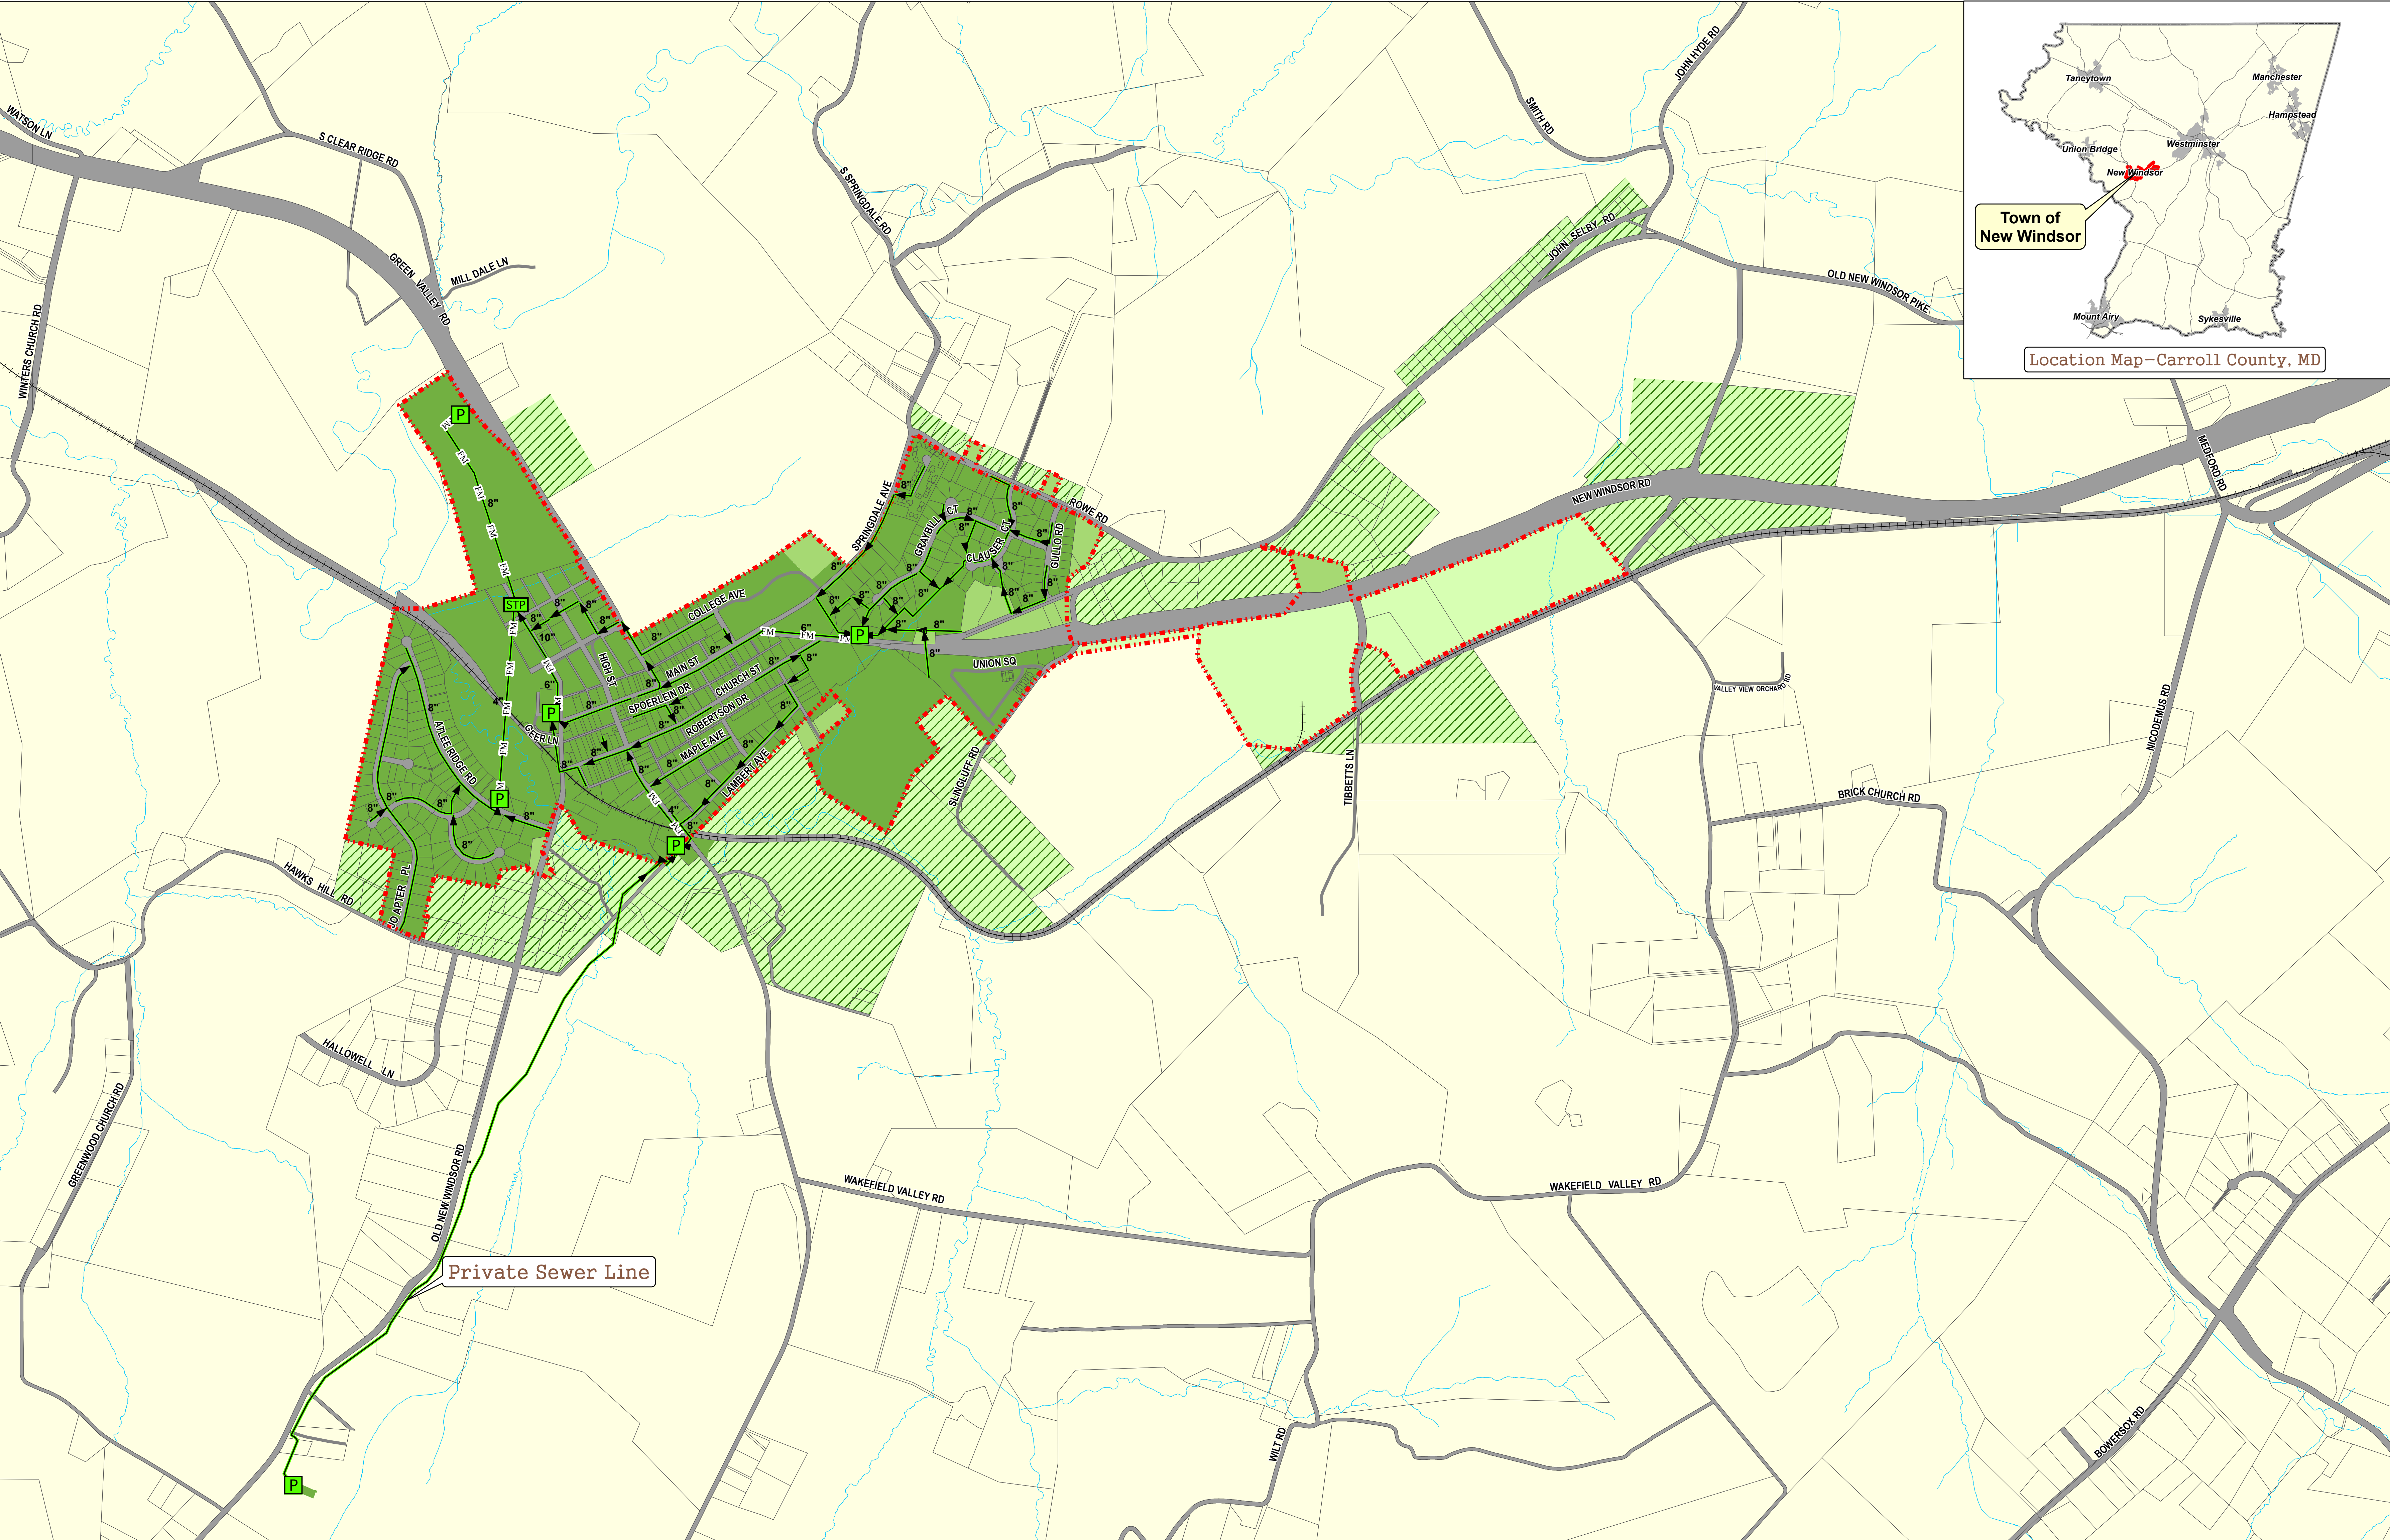

Location Map—Carroll County, MD

New Windsor Sewer Service Area Carroll County, Maryland

Water & Sewer Master Plan Triennial Update

Sewer Service Categories

- S-1 Existing/Final Planning
- S-3 Priority (0–6 yr)
- S-5 Future (7–10 yr)
- S-8 Long Range (10+ yr)

Sewer Facilities

- STP Existing Treatment Plant
- P Existing Pumping Station

Sewer Distribution Lines

- Existing Line
- Existing Force Main

General

- Corporate Limit
- County Border
- Stream